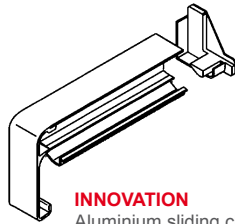

An intelligent assortment of accessories

Window sill covers

INNOVATION
Plastic sliding closure **KF 400**

INNOVATION
Aluminium sliding closure **MF 400**

Aluminium window sill
end cap **B404**

Aluminium window sill
end cap **B406**

Window sill holders

INNOVATION
Window sill holder **RV-TI**
thermally broken

Window sill holder **RV 4/40**
infinitely adjustable

Window sill holder **RS 40**
for brick work

Aluminium window sill connectors