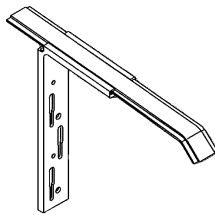

An intelligent assortment of accessories

Window sill covers

INNOVATION
Plastic sliding closure **KF 400**

INNOVATION
Aluminium sliding closure **MF 400**

Aluminium window sill
end cap **B404**

Aluminium window sill
end cap **B406**

Window sill holders

INNOVATION
Window sill holder **RV-TI**
thermally broken

Window sill holder **RV 4/40**
infinitely adjustable

Window sill holder **RS 40**
for brick work

Aluminium window sill connectors